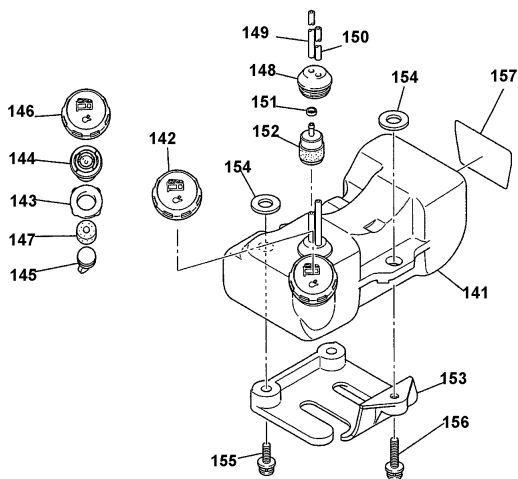

FUEL TANK

Item No.	Part No.	No. Used	Description
141	KF01075AA	1	Fuel Tank Assy (Includes Items 142 - 152)
142	KF05019AA	1	Tank Cap Assy (Includes Items 143 - 147)
143	KF90155AA	1	Packing
144	KF09011AA	1	Valve, Breather
145	KF90050AB	1	Cap
146	KF21012AA	1	Cap, Fuel Tank
147	KF90154AA	1	Sponge
148	KF90048AA	1	Plug
149	KF70011HA	1	Tube, Fuel, L=220
150	KF70031BA	1	Tube, Fuel, L=75
151	KF01033AA007	1	Bush
152	KF40004AA	1	Filter, Fuel
153	KT30020AA	1	Stand, Engine
154	KF80008AA	3	Pad
155	KU12018BA	2	Screw & Washer
156	KU12018DA	1	Screw & Washer
157	KW56181AA	1	Label