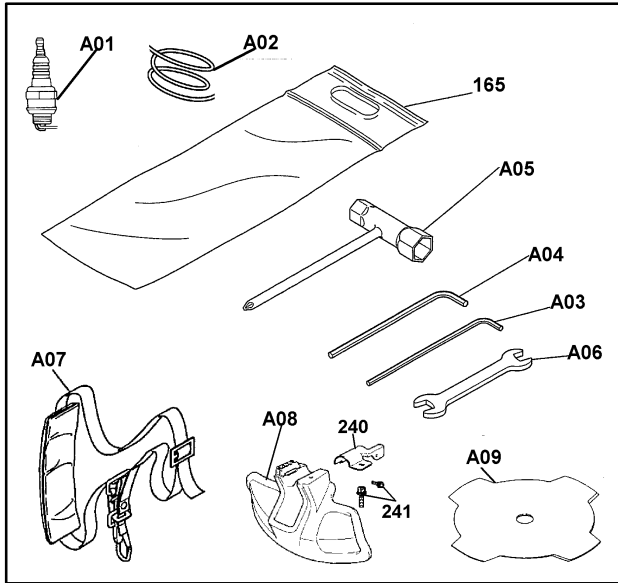

ACCESSORIES

Item No.	Part No.	No. Used	Description
Accessories			
165	KN01015AA005	1	Bag, Tool
240	KQ50403AA002	1	Bracket
241	KQ50402AA005	4	Bolt
A01	KE41011AA	1	Plug, Spark
A02	KS20088AB011	1	Rope, Starter
A03	KN01015AA001	1	Wrench Key
A04	KN01015AA002	1	Wrench Key
A05	KN01015BA003	1	Spanner, Box
A06	KN01015AA004	1	Spanner
A07	KQ50901AA	1	Band, Shoulder
A08	KQ50405AA	1	Guard
A09	B-01878	1	9" Star Blade 4T (1" Arbor)