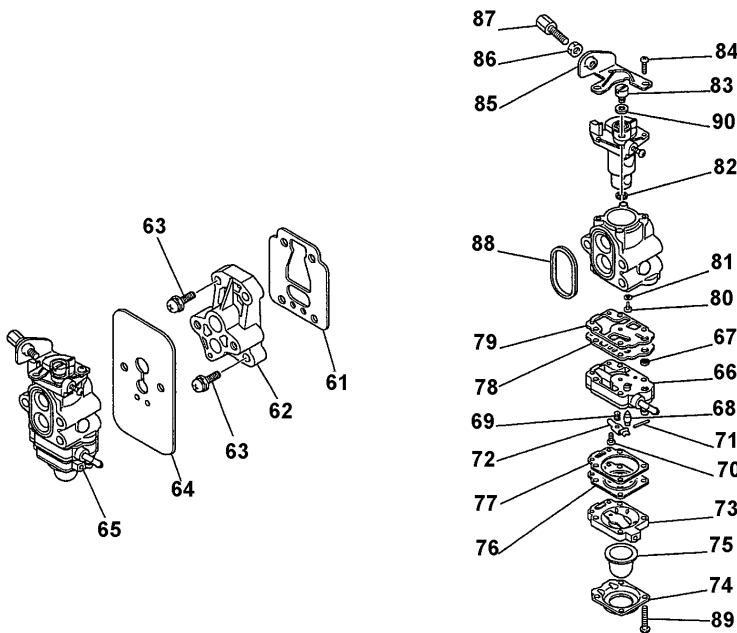

CARBURETOR

Item No.	Part No.	No. Used	Description
61	KW34066AA	1	Gasket, Insulator
62	KK31031AA	1	Insulator
63	FR64960E	4	Screw & Washer
64	KW39091AA	1	Gasket, Carburetor
65	KK21045AA	1	Carburetor(D) (Includes Items 66 - 90)
66	KK22016AA002	1	Body, Pump (Includes Items 67 - 72)
67	KK21009AA002	1	Screen
68	KK22007AA003	1	Valve, Needle
69	KK23002AA005	1	Spring
70	KK22007AA005	1	Screw
71	FR66652XX027	1	Pin
72	FR66652XX029	1	Lever
73	KK22007AA006	1	Body
74	KK22007AA007	1	Cover
75	KK21017AA013	1	Primer Pump Assy
76	KK21028AA006	1	Diaphragm
77	KK22007AA012	1	Gasket
78	KK21017AA005	1	Diaphragm
79	KK21028AA009	1	Gasket
80	KK21030AA010	1	Jet
81	KK21017AA002	1	O-Ring
82	FR66652XX032	1	Clip
83	KK21024AA022	1	Holder, Wire
84	KK21017AA021	2	Screw
85	KK22023AA014	1	Bracket
86	KK21017AA027	1	Nut
87	KK22008AA016	1	Screw, Adjust
88	KK21028AA019	1	Packing
89	KK22007AA019	4	Screw
90	KK22004EA024	1	Washer